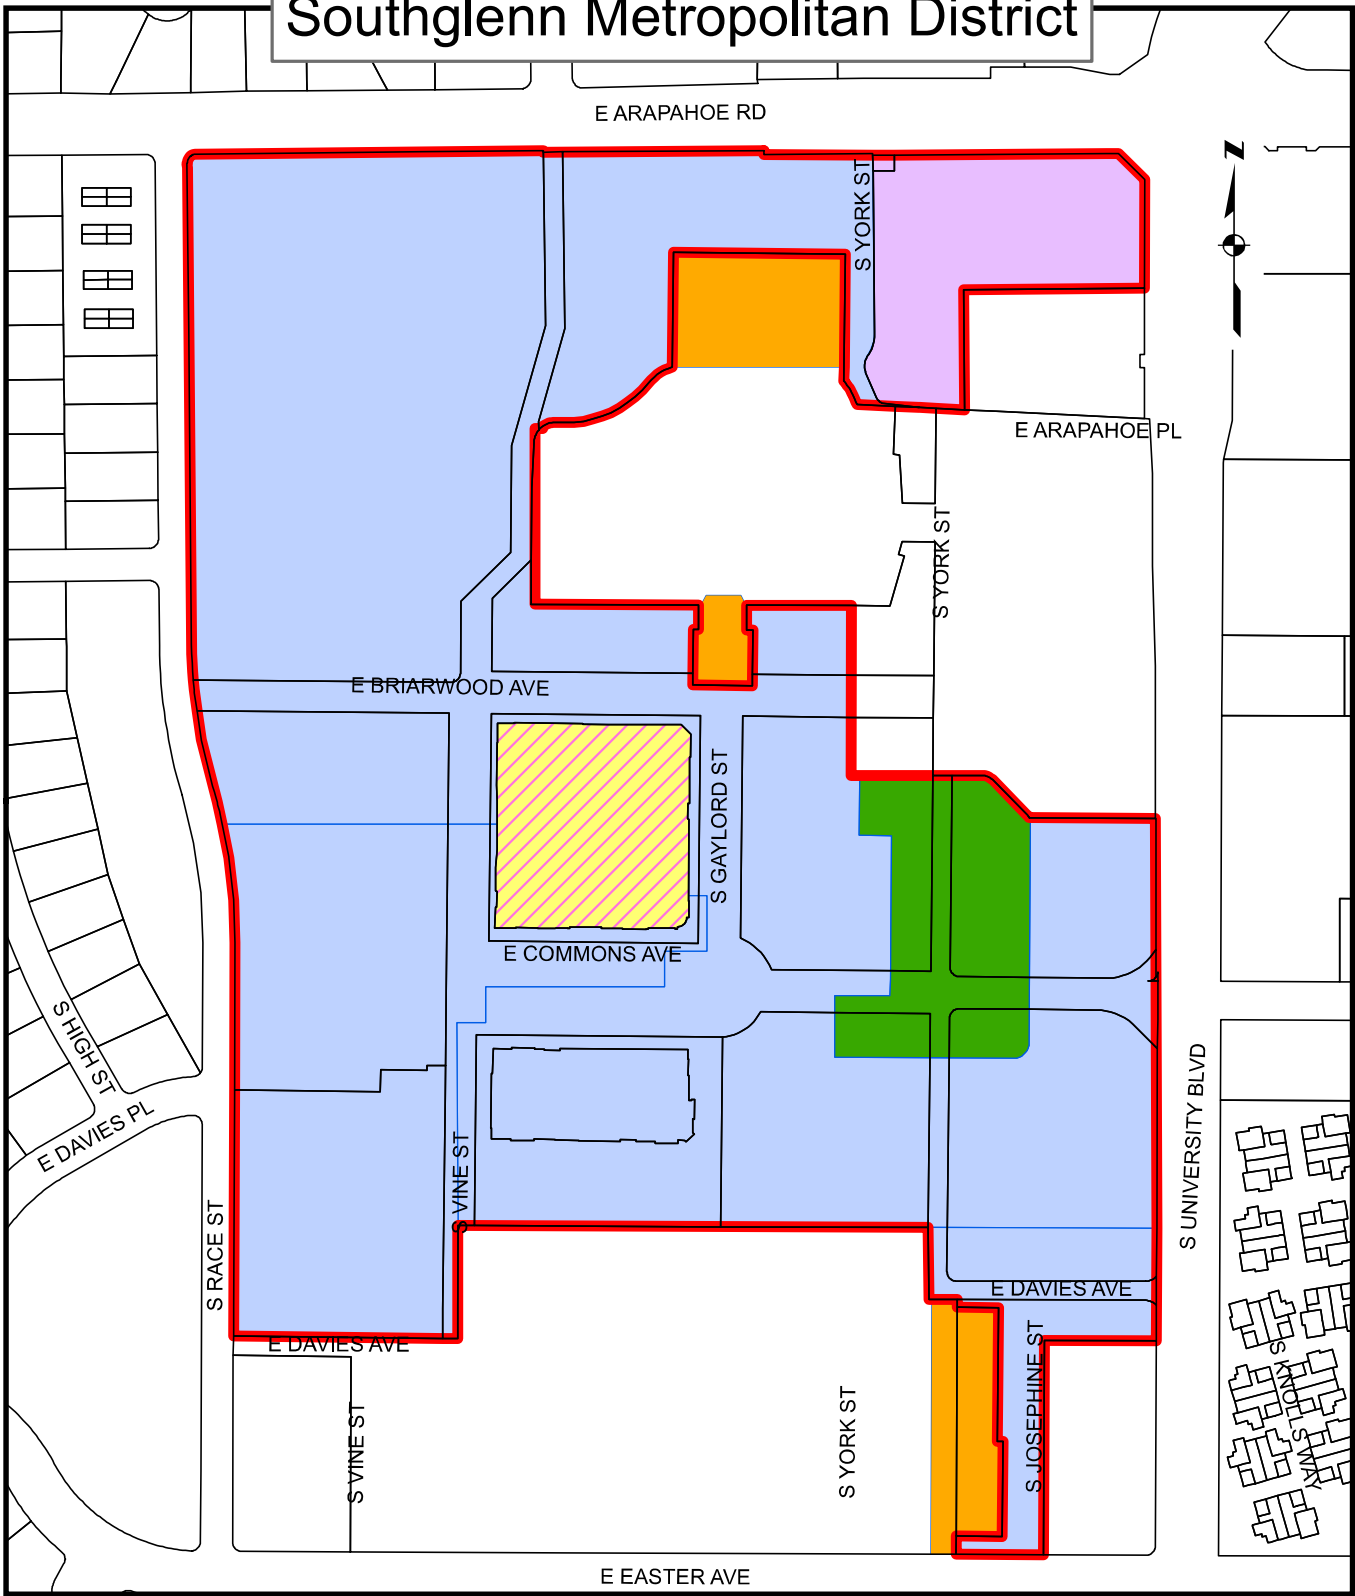

Southglenn Metropolitan District

Legend

- 2014 Current Boundary
- 2007 Exclusion
Rec. No. B7074236
- 2014 Inclusion
Rec. No. D40082686
- 2006 Inclusion
Rec. No. B6161091
- 2010 Exclusion
Rec. No. D0040164
- 2005 Organization
Rec. No. B5186089
- 2008 Inclusion
Rec. No. B8049454