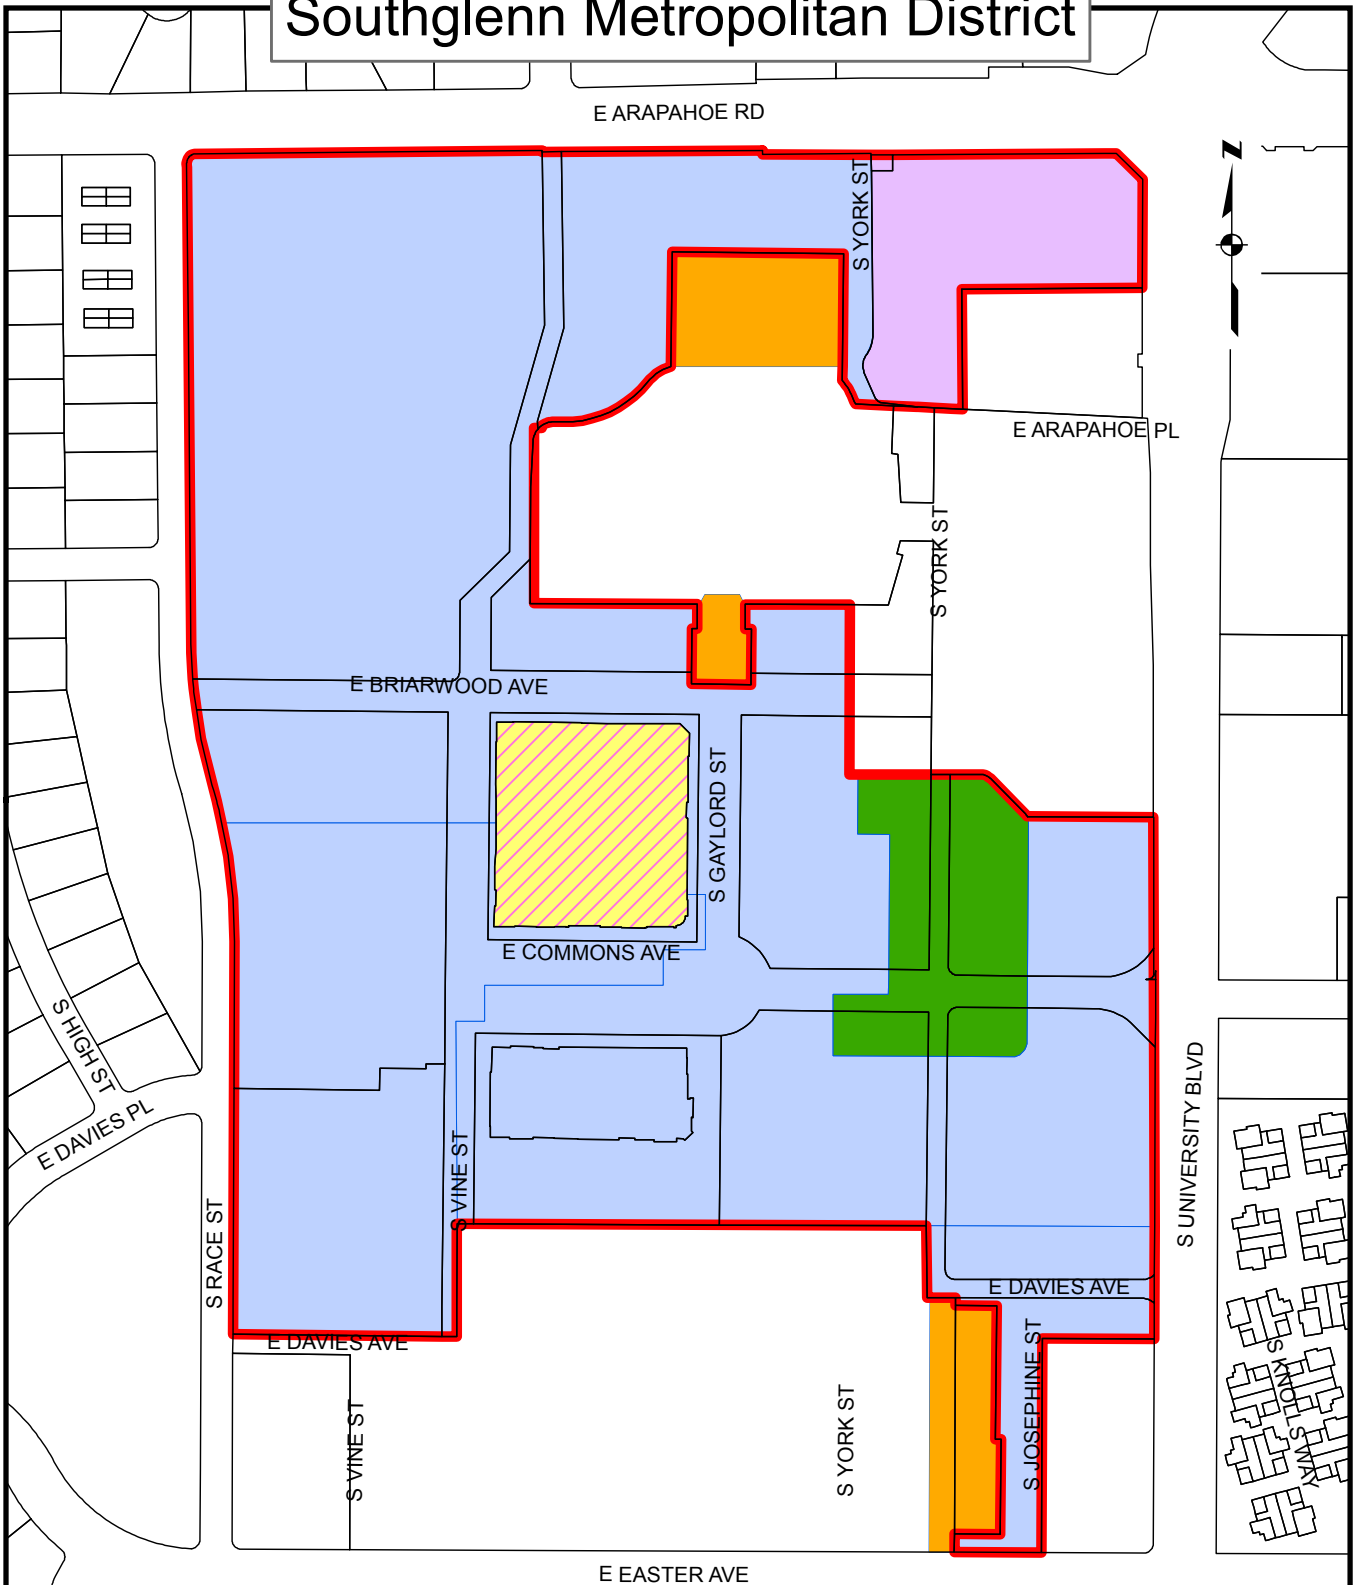

Southglenn Metropolitan District

Legend

- | | | | |
|---|--------------------------------------|---|--|
|  | 2014 Current Boundary |  | 2007 Exclusion Rec. No. B7074236 |
|  | 2014 Inclusion Rec. No. D40082686 |  | 2006 Inclusion Rec. No. B6161091 |
|  | 2010 Exclusion Rec. No. D0040164 |  | 2005 Organization Rec. No. B5186089 |
|  | 2008 Inclusion Rec. No. B8049454 | | |

SCALE: 1" = 300 Ft